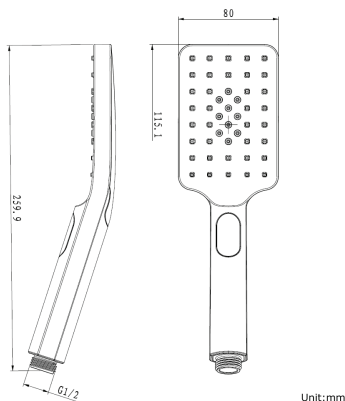

ESPERIA

Square Matte Black Hand Shower Spray

Cod. **DA-HS8S.01**
3 Functions, Chrome

Cod. **DA-HS8S.02**
3 Functions, Black

Cod. **DA-HS8S.04**
3 Functions, Brushed Yellow Gold

Cod. **DA-HS8S.05**
3 Functions, Brushed Nickel

Cod. **DA-HS8S.06**
3 Functions, Gun Metal Grey

· TECHNICAL DRAWING ·

· SPECIFICATIONS ·

With 3 functions: rainfall, mixed, center spray
WELS star rating: Not Star Rated, 7L/M