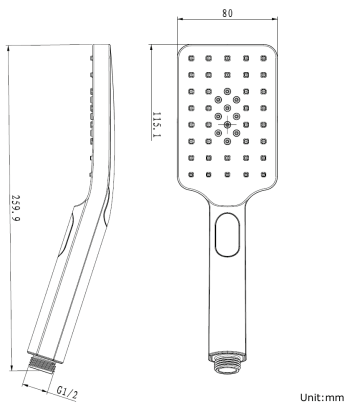

## Square Chrome Hand Shower Spray

Cod. **DA-HS8S.01**  
3 Functions, Chrome

Cod. **DA-HS8S.02**  
3 Functions, Black

Cod. **DA-HS8S.04**  
3 Functions, Brushed Yellow Gold

Cod. **DA-HS8S.05**  
3 Functions, Brushed Nickel

Cod. **DA-HS8S.06**  
3 Functions, Gun Metal Grey

### · TECHNICAL DRAWING ·