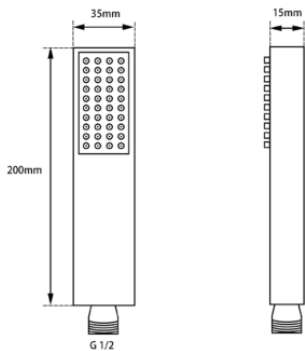

ESPERIA

Matte Black Square Handheld Spray Head

Cod. **DA-HS5S.01**
23 × 4.5 × 2.5 cm, Chrome

Cod. **DA-HS5S.02**
23 × 4.5 × 2.5 cm, Black

· TECHNICAL DRAWING ·

· SPECIFICATIONS ·

Comply with Australian standard
WELS star rating: 3 star, 8L/M