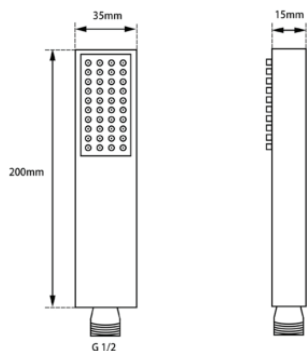

ESPERIA

Chrome Square Handheld Spray Head

Cod. **DA-HS5S.01**
23 × 4.5 × 2.5 cm, Chrome

Cod. **DA-HS5S.02**
23 × 4.5 × 2.5 cm, Black

· TECHNICAL DRAWING ·

· SPECIFICATIONS ·

Comply with Australian standard
WELS star rating: 3 star, 8L/M