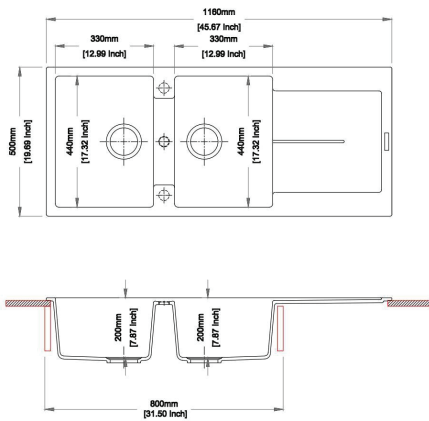

### Carysil White Double Bowls with Drainer Board Granite Kitchen Laundry Sink Top Mount

Cod. **DA-Enigma D-200 Black**  
1160 x 500 x 200mm, Black

Cod. **DA-Enigma D-200 White**  
1160 x 500 x 200mm, White

#### · TECHNICAL DRAWING ·

#### · SPECIFICATIONS ·

Material Granite Quartz Stone

Waste Size 90mm

Thickness 10mm

Internal Radius R10

#### SIZE & DIMENSIONS

Overall Size 1160x500x200mm

Bowl Size 330x440x200mm

For detailed information, please see our website [www.dellarte.us](http://www.dellarte.us)

Legal disclaimer: The details provided by this technical file have an informational purpose, thus no contractual value. To obtain further information about the materials and the installation, please contact one of our sales advisors. DELL'ARTE Pty Ltd. reserves the right to modify or delete any information regarding its products. Weights, measurements and colours may be subject to small variations.