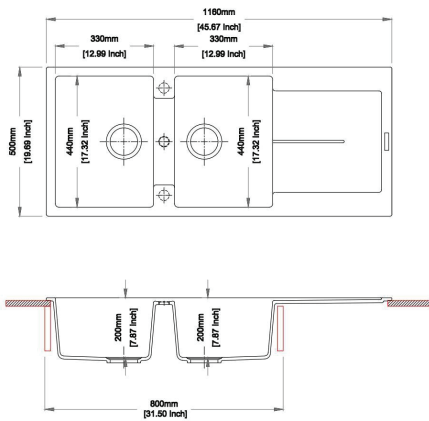

KITCHEN SINKS

Carysil Black Double Bowls with Drainer Board Granite Kitchen Laundry Sink Top Mount

Cod. **DA-Enigma D-200 Black**
1160 x 500 x 200mm, Black

Cod. **DA-Enigma D-200 White**
1160 x 500 x 200mm, White

· TECHNICAL DRAWING ·

· SPECIFICATIONS ·

Material Granite Quartz Stone

Waste Size 90mm

Thickness 10mm

Internal Radius R10

SIZE & DIMENSIONS

Overall Size 1160x500x200mm

Bowl Size 330x440x200mm

For detailed information, please see our website www.dellarte.us

Legal disclaimer: The details provided by this technical file have an informational purpose, thus no contractual value. To obtain further information about the materials and the installation, please contact one of our sales advisors. DELL'ARTE Pty Ltd. reserves the right to modify or delete any information regarding its products. Weights, measurements and colours may be subject to small variations.