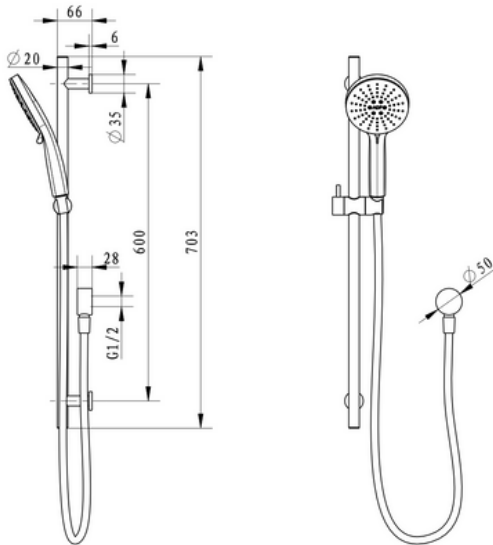

DuArt35 Wellness Shower Set

DuArt35 Wellness Shower Set Polish Nickel
DA-WSSPN

DuArt35 Wellness Shower Set Matt Gold
DA-WSSMG

·TECHNICAL DRAWING ·

For detailed information, please see our website www.dellarte.com.au