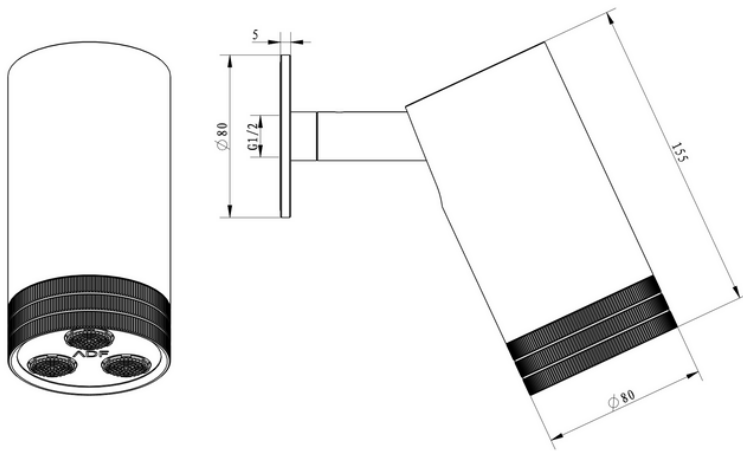

DuArt35 Wellness Shower Head

DuArt35 Wellness Shower Head Polish Nickel
DA-WSHPN

DuArt35 Wellness Shower Head Matt Gold
DA-WSHMG

·TECHNICAL DRAWING ·

For detailed information, please see our website www.dellarte.com.au