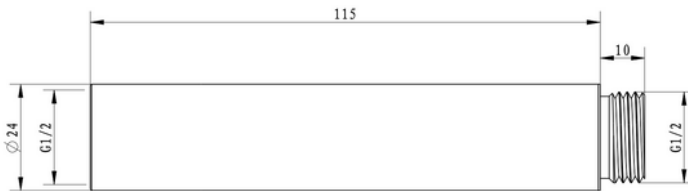

DuArt35 Wellness Shower Arm

DuArt35 Wellness Shower Arm Polish Nickel
DA-WSAPN

DuArt35 Wellness Shower Arm Matt Gold
DA-WSAMG

·TECHNICAL DRAWING ·

For detailed information, please see our website www.dellarte.com.au