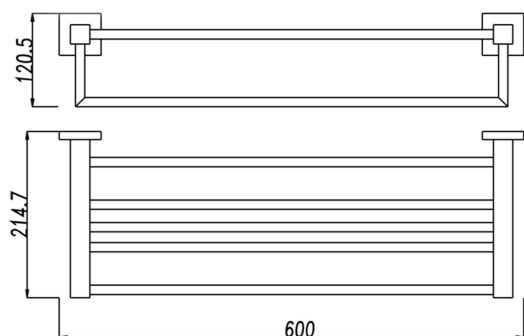

FAUCET

BLAZE Black Towel Rack 600mm

Cod. **DA-OX6309.TR**
Towel Rack, Black

Cod. **DA-CH6309.TR**
Towel Rack, Chrome

· TECHNICAL DRAWING ·

· SPECIFICATIONS ·

Luxury Chrome Bathroom Towel Shelf Rack

Advanced rust proofing

Easy to install

Material: Durable 304 Stainless Steel

Dimensions: 600mmL x 214.7mmW x 120.5mmH

For detailed information, please see our website www.dellarte.us

Legal disclaimer: The details provided by this technical file have an informational purpose, thus no contractual value. To obtain further information about the materials and the installation, please contact one of our sales advisors. DELL'ARTE Pty Ltd. reserves the right to modify or delete any information regarding its products. Weights, measurements and colours may be subject to small variations.