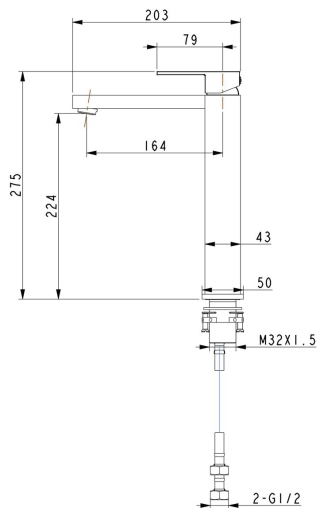

FAUCET

BLAZE Black Tall Basin Mixer

Cod. **DA- OX0148.BM**
BLAZE Black Tall Basin Mixer

Cod. **DA- CH0148.BM**
BLAZE Chrome Tall Basin Mixer

· TECHNICAL DRAWING ·

· SPECIFICATIONS ·

Square Bathroom Basin Mixer Tap Tall
Modern Design Basin mixer
Solid Brass Chrome finished
Australian Standard, Watermark
WELS Star rating: 5 Star, 5L/M
WELS License No.: 1752
WELS Reg No:T39901
15 Years Warranty & 2 Years Labor Warranty