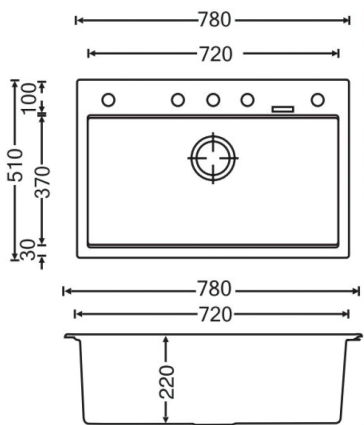

KITCHEN SINKS

Carysil White Single Bowl Granite Stone Kitchen Sink Top/Under Mount

Cod. **DA-Waltz 780 black**
780 x 510 x 220mm, Black

Cod. **DA-Waltz 780 grey**
780 x 510 x 220mm, Grey

Cod. **DA-Waltz 780 white**
780 x 510 x 220mm, White

· TECHNICAL DRAWING ·

· SPECIFICATIONS ·

German engineered, Lifetime Warranty!

Overall Dimensions(LxWxH): 780*510*220mm

Bowl sizes(LxW): 720*370*220mm

Round corner for easy clean

High temperature resistance