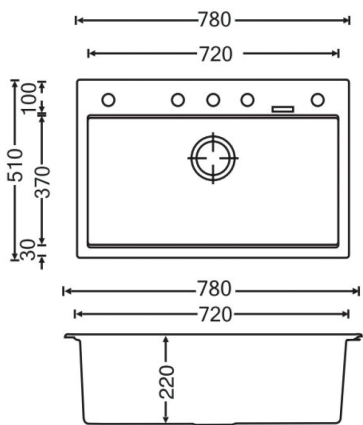

KITCHEN SINKS

Carysil Black Single Bowl Granite Stone Kitchen Sink Top/Under Mount

Cod. **DA-Waltz 780 black**
780 x 510 x 220mm, Black

Cod. **DA-Waltz 780 grey**
780 x 510 x 220mm, Grey

Cod. **DA-Waltz 780 white**
780 x 510 x 220mm, White

· TECHNICAL DRAWING ·

· SPECIFICATIONS ·

German engineered, Lifetime Warranty!

Overall Dimensions(LxWxH): 780*510*220mm

Bowl sizes(LxW): 720*370*220mm

Round corner for easy clean

High temperature resistance