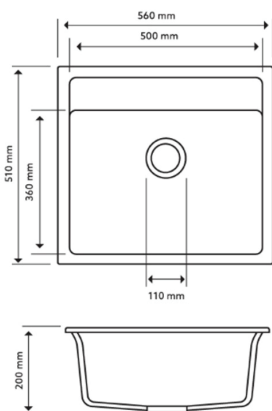

KITCHEN SINKS

Carysil Grey Single Bowl Granite Top/Flush/Under Mount Kitchen/Laundry Sink

Cod. **DA-Waltz 560FE black**
560 x 510 x 200mm, Black

Cod. **DA-Waltz 560FE grey**
560 x 510 x 200mm, Grey

Cod. **DA-Waltz 560FE white**
560 x 510 x 200mm, White

· TECHNICAL DRAWING ·

· SPECIFICATIONS ·

German engineered, Lifetime Warranty!

Overall Dimensions(LxWxH): 560*510*200mm

Bowl sizes(LxW): 500*360*200mm

High temperature resistance

X flume design, quick & easy to drain water