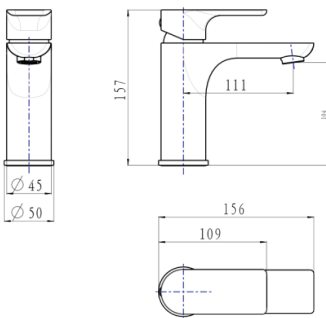

#### · TECHNICAL DRAWING ·

#### · SPECIFICATIONS ·

Bathroom Sink Basin Mixer Tap

Sleek Modern Design

Australian Standard, Watermark

WELS Star rating: 6 Star, 4L/M

WELS License No.: 1752

WELS Reg No: T32015

Includes all required hoses, mounting plates and screws