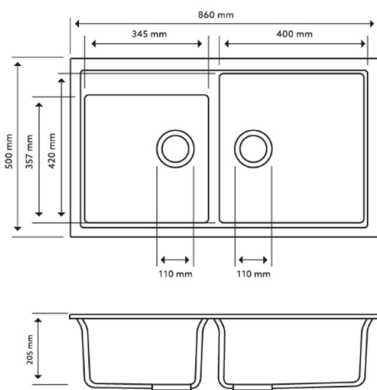

### Carysil Grey Double Bowl Granite Kitchen Sink Top/Flush/Under Mount

Cod. **DA-Vivaldi N-200 Black**  
860 x 500 x 205mm, Black

Cod. **DA-Vivaldi N-200 Grey**  
860 x 500 x 205mm, Grey

Cod. **DA-Vivaldi N-200 White**  
860 x 500 x 205mm, White

#### · TECHNICAL DRAWING ·

#### · SPECIFICATIONS ·

German engineered, Lifetime Warranty!

Overall Dimensions(LxWxH): 860\*500\*205mm

Small bowl sizes(LxW): 345\*357\*205mm

Big bowl sizes(LxW): 400\*420\*205mm

Round corner for easy clean