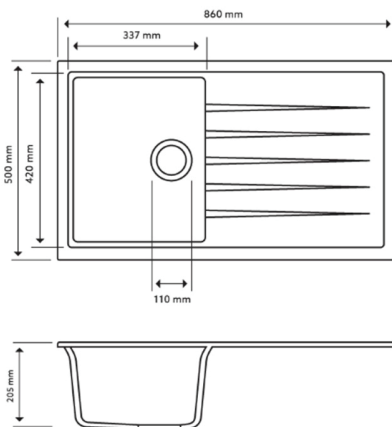

### Carysil White Single Bowl With Drainer Board Granite Kitchen Sink Top/Flush/Under Mount

Cod. **DA-Vivaldi D-100 Black**  
860 x 500 x 205mm, Black

Cod. **DA-Vivaldi D-100 Grey**  
860 x 500 x 205mm, Grey

Cod. **DA-Vivaldi D-100 White**  
860 x 500 x 205mm, White

#### · SPECIFICATIONS ·

German engineered, Lifetime Warranty!

Overall Dimensions(LxWxH): 860\*500\*205mm

Bowl sizes(LxW): 337\*420\*205mm

Round corner for easy cleaning and modern look

High temperature resistance