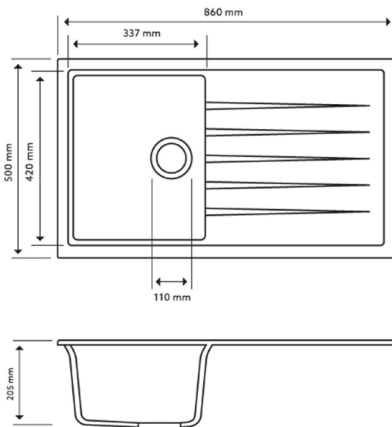

KITCHEN SINKS

Carysil Grey Single Bowl With Drainer Board Granite Kitchen Sink Top/Flush/Under Mount

Cod. **DA-Vivaldi D-100 Black**
860 x 500 x 205mm, Black

Cod. **DA-Vivaldi D-100 Grey**
860 x 500 x 205mm, Grey

Cod. **DA-Vivaldi D-100 White**
860 x 500 x 205mm, White

· TECHNICAL DRAWING ·

· SPECIFICATIONS ·

German engineered, Lifetime Warranty!

Overall Dimensions(LxWxH): 860*500*205mm

Bowl sizes(LxW): 337*420*205mm