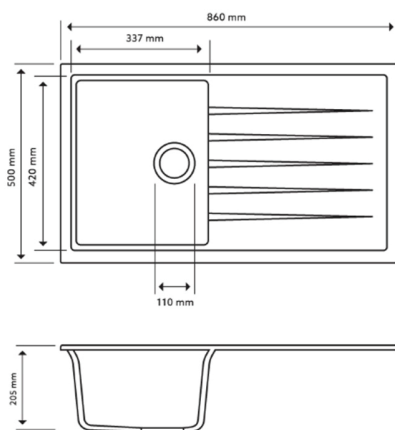

### Carysil Black Single Bowl With Drainer Board Granite Kitchen Sink Top/Flush/Under Mount

Cod. **DA-Vivaldi D-100 Black**  
860 x 500 x 205mm, Black

Cod. **DA-Vivaldi D-100 Grey**  
860 x 500 x 205mm, Grey

Cod. **DA-Vivaldi D-100 White**  
860 x 500 x 205mm, White

#### · SPECIFICATIONS ·

German engineered, Lifetime Warranty!

Overall Dimensions(LxWxH): 860\*500\*205mm

Bowl sizes(LxW): 337\*420\*205mm

Round corner for easy cleaning and modern look

High temperature resistance