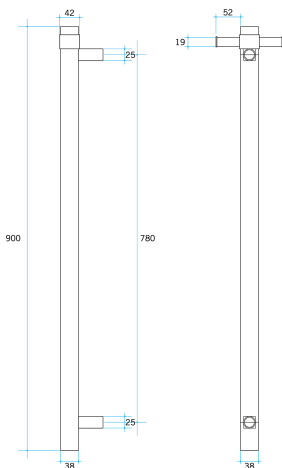

HEATED TOWEL RAILS

VSH900HB Matt Black Round 240Volt Vertical Single Heated Rail

	Cod. DA-VS900HSW W142xH900xD100mm		Cod. DA-VS900HBB W142xH900xD100mm
	Cod. DA-VS900HBN W142xH900xD100mm		Cod. DA-VSH900HBR W142xH900xD100mm
	Cod. DA-VS900HGM W142xH900xD100mm		Cod. DA-VS900HB W142xH900xD100mm
	Cod. DA-VS900HDP W142xH900xD100mm		Cod. DA-VSH900HB W142xH900xD100mm
	Cod. DA-VS900HLS W142xH900xD100mm		Cod. DA-VS900SH W142xH900xD100mm
	Cod. DA-VS900HBL W142xH900xD100mm		Cod. DA-VS900SHB W142xH900xD100mm
	Cod. DA-VS900HBG W142xH900xD100mm		Cod. DA-VS900H W142xH900xD100mm
	Cod. DA-VS900HBR W142xH900xD100mm		Cod. DA-VSH900H W142xH900xD100mm

· TECHNICAL DRAWING ·

Note: All dimensions are in millimetres (mm)

· SPECIFICATIONS ·

Warranty: 7Yrs

Lead Length: 1.3mm

Wiring Position: Top or bottom mounting position

Distance Between Mounting Points (Top to Bottom): 780mm