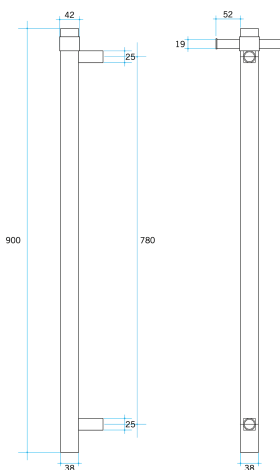

HEATED TOWEL RAILS

VS900SHB Matt Black Square Vertical Single Bar Heated Towel Rail

Cod. **DA-VS900HSW**
W142xH900xD100mm

Cod. **DA-VS900HBB**
W142xH900xD100mm

Cod. **DA-VS900HBN**
W142xH900xD100mm

Cod. **DA-VSH900HBR**
W142xH900xD100mm

Cod. **DA-VS900HGM**
W142xH900xD100mm

Cod. **DA-VS900HB**
W142xH900xD100mm

Cod. **DA-VS900HDP**
W142xH900xD100mm

Cod. **DA-VSH900HB**
W142xH900xD100mm

Cod. **DA-VS900HLS**
W142xH900xD100mm

Cod. **DA-VS900SH**
W142xH900xD100mm

Cod. **DA-VS900HBL**
W142xH900xD100mm

Cod. **DA-VS900SHB**
W142xH900xD100mm

Cod. **DA-VS900HBG**
W142xH900xD100mm

Cod. **DA-VS900H**
W142xH900xD100mm

Cod. **DA-VS900HBR**
W142xH900xD100mm

Cod. **DA-VSH900H**
W142xH900xD100mm

· TECHNICAL DRAWING ·

Note: All dimensions are in millimetres (mm)

· SPECIFICATIONS ·

Warranty: 7Yrs

Lead Length: 1.3mm

Wiring Position: Top or bottom mounting position

Distance Between Mounting Points (Top to Bottom): 780mm