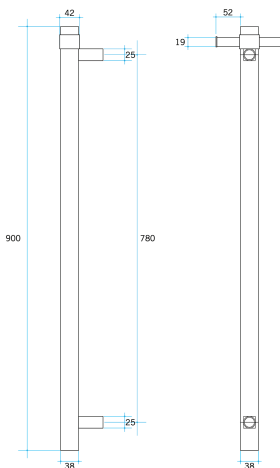

HEATED TOWEL RAILS

VS900HSW Satin White Straight Round Vertical Single Heated Towel Rail

Cod. **DA-VS900HSW**
W142xH900xD100mm

Cod. **DA-VS900HBB**
W142xH900xD100mm

Cod. **DA-VS900HBN**
W142xH900xD100mm

Cod. **DA-VSH900HBR**
W142xH900xD100mm

Cod. **DA-VS900HGM**
W142xH900xD100mm

Cod. **DA-VS900HB**
W142xH900xD100mm

Cod. **DA-VS900HDP**
W142xH900xD100mm

Cod. **DA-VSH900HB**
W142xH900xD100mm

Cod. **DA-VS900HLS**
W142xH900xD100mm

Cod. **DA-VS900SH**
W142xH900xD100mm

Cod. **DA-VS900HBL**
W142xH900xD100mm

Cod. **DA-VS900SHB**
W142xH900xD100mm

Cod. **DA-VS900HBG**
W142xH900xD100mm

Cod. **DA-VS900H**
W142xH900xD100mm

Cod. **DA-VS900HBR**
W142xH900xD100mm

Cod. **DA-VSH900H**
W142xH900xD100mm

· TECHNICAL DRAWING ·

Note: All dimensions are in millimetres (mm)

· SPECIFICATIONS ·

Warranty: 7Yrs

Lead Length: 1.3mm

Wiring Position: Top or bottom mounting position

Distance Between Mounting Points (Top to Bottom): 780mm