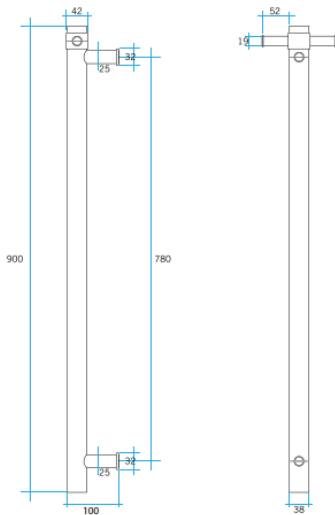

HEATED TOWEL RAILS

VS900HPL Straight Round 12V Vertical Single Heated Towel Rail

Cod. **DA-VS900HPL**
W142xH900xD100mm

Vertical rails are sold individually.
Optional Towel Hook included with all Vertical Rails

· TECHNICAL DRAWING ·

· SPECIFICATIONS ·

- Output: 30Watts
- IP Rating: IP55
- Warranty: 5Yrs
- Lead Length: 1.3mm
- Voltage: 12Volt
- No of Bars: 1
- Wiring Type: Concealed (hardwired)
- Wiring Position: Top or bottom mounting position
- Distance Between Mounting Points (Top to Bottom): 780mm