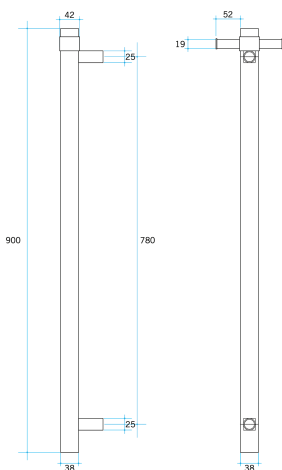

HEATED TOWEL RAILS

VS900HLS Lilac Satin Straight Round Vertical Single Heated Towel Rail

Cod. **DA-VS900HSW**
W142xH900xD100mm

Cod. **DA-VS900HBB**
W142xH900xD100mm

Cod. **DA-VS900HBN**
W142xH900xD100mm

Cod. **DA-VSH900HBR**
W142xH900xD100mm

Cod. **DA-VS900HGM**
W142xH900xD100mm

Cod. **DA-VS900HB**
W142xH900xD100mm

Cod. **DA-VS900HDP**
W142xH900xD100mm

Cod. **DA-VSH900HB**
W142xH900xD100mm

Cod. **DA-VS900HLS**
W142xH900xD100mm

Cod. **DA-VS900SH**
W142xH900xD100mm

Cod. **DA-VS900HBL**
W142xH900xD100mm

Cod. **DA-VS900SHB**
W142xH900xD100mm

Cod. **DA-VS900HBG**
W142xH900xD100mm

Cod. **DA-VS900H**
W142xH900xD100mm

Cod. **DA-VS900HBR**
W142xH900xD100mm

Cod. **DA-VSH900H**
W142xH900xD100mm

· TECHNICAL DRAWING ·

Note: All dimensions are in millimetres (mm)

· SPECIFICATIONS ·

Warranty: 7Yrs

Lead Length: 1.3mm

Wiring Position: Top or bottom mounting position

Distance Between Mounting Points (Top to Bottom): 780mm