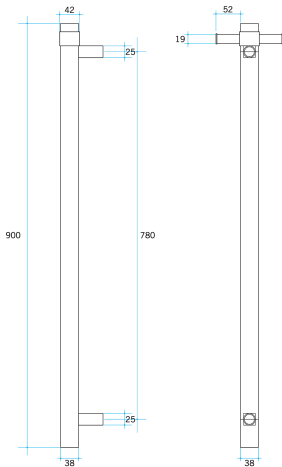

HEATED TOWEL RAILS

VS900HGM Gun Metal Straight Round Vertical Single Heated Towel Rail

	Cod. DA-VS900HSW W142xH900xD100mm		Cod. DA-VS900HBB W142xH900xD100mm
	Cod. DA-VS900HBN W142xH900xD100mm		Cod. DA-VSH900HBR W142xH900xD100mm
	Cod. DA-VS900HGM W142xH900xD100mm		Cod. DA-VS900HB W142xH900xD100mm
	Cod. DA-VS900HDP W142xH900xD100mm		Cod. DA-VSH900HB W142xH900xD100mm
	Cod. DA-VS900HLS W142xH900xD100mm		Cod. DA-VS900SH W142xH900xD100mm
	Cod. DA-VS900HBL W142xH900xD100mm		Cod. DA-VS900SHB W142xH900xD100mm
	Cod. DA-VS900HBG W142xH900xD100mm		Cod. DA-VS900H W142xH900xD100mm
	Cod. DA-VS900HBR W142xH900xD100mm		Cod. DA-VSH900H W142xH900xD100mm

· TECHNICAL DRAWING ·

Note: All dimensions are in millimetres (mm)

· SPECIFICATIONS ·

Warranty: 7Yrs

Lead Length: 1.3mm

Wiring Position: Top or bottom mounting position

Distance Between Mounting Points (Top to Bottom): 780mm