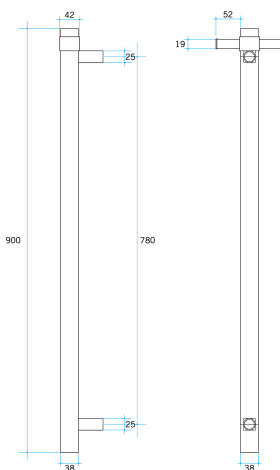

HEATED TOWEL RAILS

VS900HBG Brushed Gold Round Vertical Single Heated Towel Rail

Cod. **DA-VS900HSW**
W142xH900xD100mm

Cod. **DA-VS900HBB**
W142xH900xD100mm

Cod. **DA-VS900HBN**
W142xH900xD100mm

Cod. **DA-VSH900HBR**
W142xH900xD100mm

Cod. **DA-VS900HGM**
W142xH900xD100mm

Cod. **DA-VS900HB**
W142xH900xD100mm

Cod. **DA-VS900HDP**
W142xH900xD100mm

Cod. **DA-VSH900HB**
W142xH900xD100mm

Cod. **DA-VS900HLS**
W142xH900xD100mm

Cod. **DA-VS900SH**
W142xH900xD100mm

Cod. **DA-VS900HBL**
W142xH900xD100mm

Cod. **DA-VS900SHB**
W142xH900xD100mm

Cod. **DA-VS900HBG**
W142xH900xD100mm

Cod. **DA-VS900H**
W142xH900xD100mm

Cod. **DA-VS900HBR**
W142xH900xD100mm

Cod. **DA-VSH900H**
W142xH900xD100mm

· TECHNICAL DRAWING ·

Note: All dimensions are in millimetres (mm)

· SPECIFICATIONS ·

Warranty: 7Yrs

Lead Length: 1.3mm

Wiring Position: Top or bottom mounting position

Distance Between Mounting Points (Top to Bottom): 780mm