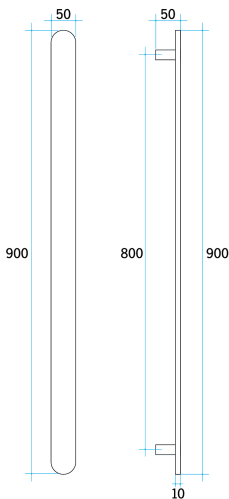

HEATED TOWEL RAILS

VP900PL Flat Pill 12Volt Vertical Plated Heated Towel Rail

Cod. **DA-VP900**
W50xH900xD50mm

Cod. **DA-VP900B**
W50xH900xD50mm

Cod. **DA-VP900BR**
W50xH900xD50mm

Cod. **DA-VP900PL**
W50xH900xD50mm

· TECHNICAL DRAWING ·

· SPECIFICATIONS ·

IP Rating: IP55

Warranty: 10yrs

Lead Length: 2m

Voltage: 12Volt

No of Bars: 1

Wiring Type: Hardwired only

Wiring Position: Top or bottom mounting position

For detailed information, please see our website www.dellarte.us

Legal disclaimer: The details provided by this technical file have an informational purpose, thus no contractual value. To obtain further information about the materials and the installation, please contact one of our sales advisors. DELL'ARTE Pty Ltd. reserves the right to modify or delete any information regarding its products. Weights, measurements and colours may be subject to small variations.