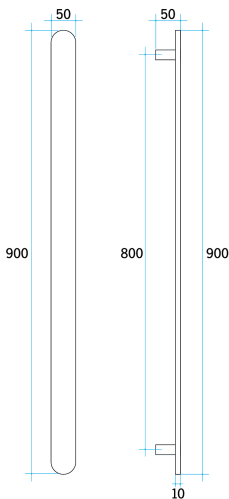

HEATED TOWEL RAILS

VP900BR Flat Pill 12V Vertical Single Heated Towel Rail

Cod. **DA-VP900**
W50xH900xD50mm

Cod. **DA-VP900B**
W50xH900xD50mm

Cod. **DA-VP900BR**
W50xH900xD50mm

Cod. **DA-VP900PL**
W50xH900xD50mm

· TECHNICAL DRAWING ·

· SPECIFICATIONS ·

IP Rating: IP55

Warranty: 10yrs

Lead Length: 2m

Voltage: 12Volt

No of Bars: 1

Wiring Type: Hardwired only

Wiring Position: Top or bottom mounting position

For detailed information, please see our website www.dellarte.us

Legal disclaimer: The details provided by this technical file have an informational purpose, thus no contractual value. To obtain further information about the materials and the installation, please contact one of our sales advisors. DELL'ARTE Pty Ltd. reserves the right to modify or delete any information regarding its products. Weights, measurements and colours may be subject to small variations.