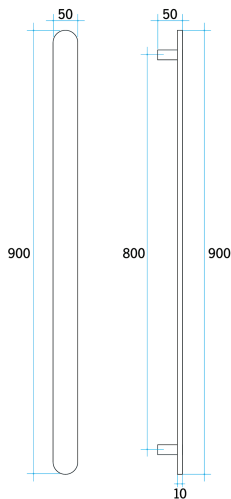

### VP900B Flat Pill 12V Vertical Single Heated Towel Rail

Cod. **DA-VP900**  
W50xH900xD50mm

Cod. **DA-VP900B**  
W50xH900xD50mm

Cod. **DA-VP900BR**  
W50xH900xD50mm

Cod. **DA-VP900PL**  
W50xH900xD50mm

#### · TECHNICAL DRAWING ·

#### · SPECIFICATIONS ·

IP Rating: IP55

Warranty: 10yrs

Lead Length: 2m

Voltage: 12Volt

No of Bars: 1

Wiring Type: Hardwired only

Wiring Position: Top or bottom mounting position