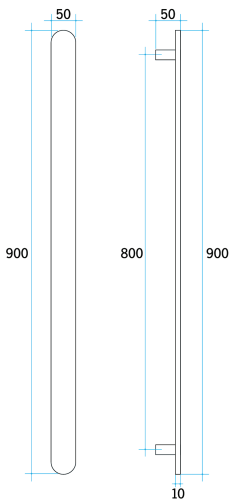

HEATED TOWEL RAILS

VP900 Flat Pill 12V Vertical Single Heated Towel Rail

Cod. **DA-VP900**
W50xH900xD50mm

Cod. **DA-VP900B**
W50xH900xD50mm

Cod. **DA-VP900BR**
W50xH900xD50mm

Cod. **DA-VP900PL**
W50xH900xD50mm

· TECHNICAL DRAWING ·

· SPECIFICATIONS ·

IP Rating: IP55

Warranty: 10yrs

Lead Length: 2m

Voltage: 12Volt

No of Bars: 1

Wiring Type: Hardwired only

Wiring Position: Top or bottom mounting position

For detailed information, please see our website www.dellarte.us

Legal disclaimer: The details provided by this technical file have an informational purpose, thus no contractual value. To obtain further information about the materials and the installation, please contact one of our sales advisors. DELL'ARTE Pty Ltd. reserves the right to modify or delete any information regarding its products. Weights, measurements and colours may be subject to small variations.