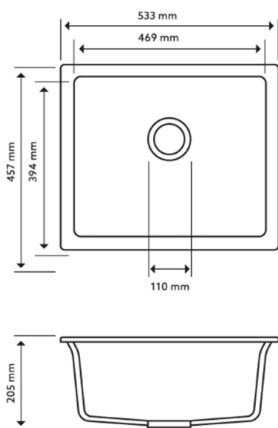

KITCHEN SINKS

Carysil Grey Single Bowl Granite Kitchen/Laundry Sink Top/Flush/Under Mount

Cod. **DA-Salsa Black**
533 x 457 x 205mm, Black

Cod. **DA-Salsa grey**
533 x 457 x 205mm, Grey

Cod. **DA-Salsa White**
533 x 457 x 205mm, White

· TECHNICAL DRAWING ·

· SPECIFICATIONS ·

German engineered, Lifetime Warranty!

Overall Dimensions(LxWxH): 533*457*205mm

Bowl sizes(LxW): 469*394*205mm

High temperature resistance

Good stain resistance, non-stick oil, easy to clean