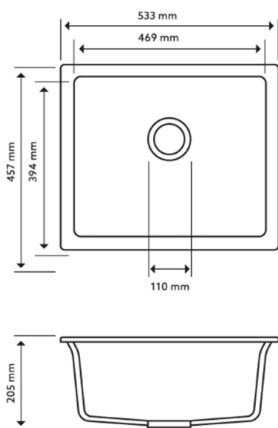

KITCHEN SINKS

Carysil White Single Bowl Granite Kitchen/Laundry Sink Top/Flush/Under Mount

Cod. **DA-Salsa Black**
533 x 457 x 205mm, Black

Cod. **DA-Salsa grey**
533 x 457 x 205mm, Grey

Cod. **DA-Salsa White**
533 x 457 x 205mm, White

· TECHNICAL DRAWING ·

· SPECIFICATIONS ·

German engineered, Lifetime Warranty!

Overall Dimensions(LxWxH): 533*457*205mm

Bowl sizes(LxW): 469*394*205mm

High temperature resistance

Good stain resistance, non-stick oil, easy to clean