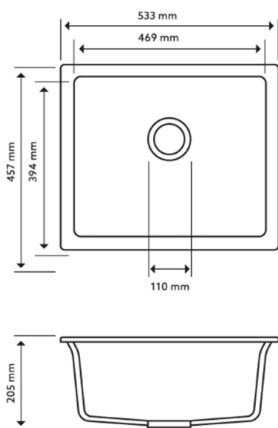

### Carysil Black Single Bowl Granite Kitchen/Laundry Sink Top/Flush/Under Mount

Cod. **DA-Salsa Black**  
533 x 457 x 205mm, Black

Cod. **DA-Salsa grey**  
533 x 457 x 205mm, Grey

Cod. **DA-Salsa White**  
533 x 457 x 205mm, White

#### · TECHNICAL DRAWING ·

#### · SPECIFICATIONS ·

German engineered, Lifetime Warranty!

Overall Dimensions(LxWxH): 533\*457\*205mm

Bowl sizes(LxW): 469\*394\*205mm

High temperature resistance

Good stain resistance, non-stick oil, easy to clean