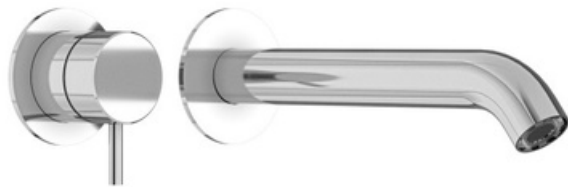

ELLE 316 WALL OUTLET MIXER

PRODUCT CODE:

SST676 FEATURES:

- / Pin Lever Handle
- / 35mm Ceramic Disk Cartridge
- / Full body 316 Stainless Steel Construction
- / 200mm Wall Outlet
- / Five colour options
- / *Lifetime Residential Warranty on Brushed Stainless Finish
- / Residential Warranty on Coloured Finishes 5 ½ years indoor/ 2 ½ years outdoor

The Elle 316 range meets the very highest standards of European Design along with colour finishes that will excite every discerning taste.

316 stainless steel is considered an excellent material for various applications due to its unique combination of properties, making it highly versatile and suitable for a wide range of environments.

AVAILABLE IN CHROME, MATTE BLACK, GUN METAL, BRUSHED STAINLESS & BRUSHED GOLD

WELS: 5 star 6.0 lm

WARRANTY: LIFETIME*

PIN LEVER HANDLE

CONCEALED AERATOR