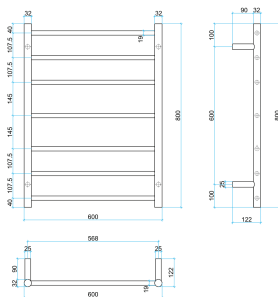

Cod. **DA-SR44MB**  
W600xH800xD122mm

Cod. **DA-SR44MBN**  
W600xH800xD122mm

Cod. **DA-SR44MBB**  
W600xH800xD122mm

Cod. **DA-SRB4412**  
W600xH800xD122mm

Cod. **DA-SR4412B**  
W600xH800xD122mm

Cod. **DA-SR4412**  
W600xH800xD122mm

Cod. **DA-SR44SM**  
W600xH800xD122mm

Cod. **DA-BS44M**  
W600xH800xD122mm

Cod. **DA-SR44M**  
W600xH800xD122mm

### · TECHNICAL DRAWING ·

### · SPECIFICATIONS ·

- Output 90Watts
- IP Rating IP55
- Warranty 7yrs
- Lead Length 1.5m
- Voltage 12Volt
- No of Bars 7
- Wiring Type Concealed (hardwired)
- Wiring Position Any of the four mounting positions
- Distance Between Mounting Points (Top to Bottom) 600mm
- Distance Between Mounting Points (Left to Right) 568mm