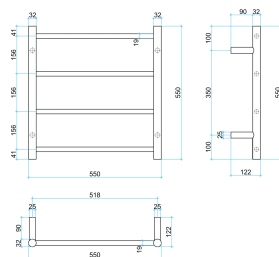

Cod. **DA-SR25MBN**
NICKEL W530xH700xD122mm

Cod. **DA-SR25M**
CHROME W530xH700xD122mm

Cod. **DA-SR25MB**
MATT BLACK W550xH550xD122mm

Cod. **DA-SRB25M**
CHROME W550xH550xD122mm

Cod. **DA-SR25MBG**
GOLD WW550xH550xD122mm

Cod. **DA-SR25MGM**
METAL W550xH550xD122mm

· TECHNICAL DRAWING ·

· SPECIFICATIONS ·

Lead Length 1.8m

Voltage 240 Volt

No of Bars 4

Wiring Type Multiflex - Concealed (hardwired) or exposed (plugin)

Wiring Position Any of the four mounting positions