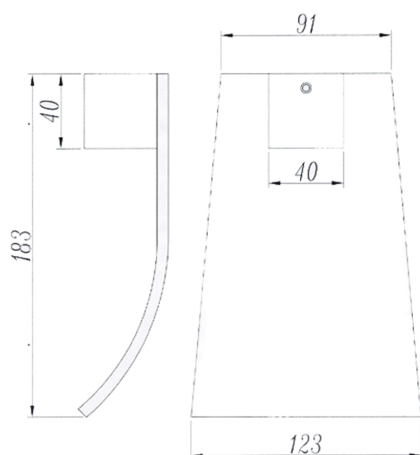

ESPERIA

Brushed Nickel Square Bath Spout

Cod. **DA-SP05.01**
21.5 × 14.5 × 6.5 cm, Chrome

Cod. **DA-SP05.04**
21.5 × 14.5 × 6.5 cm, Brushed Yellow Gold

Cod. **DA-SP05.05**
21.5 × 14.5 × 6.5 cm, Brushed Nickel

Cod. **DA-SP05.06**
21.5 × 14.5 × 6.5 cm, Gun Metal Grey

Cod. **DA-SP05.02**
21.5 × 14.5 × 6.5 cm, Black

· TECHNICAL DRAWING ·

· SPECIFICATIONS ·

Material: Solid Brass Plated
Suitable for Bath shower mixer taps or basin mixer taps
Easy to install, Wall Mounted water outlet
Australian Standard, Watermark approved
100% tested for each one
After Sales Service: Warranty Period: 15 years replacement
cartridges + 1 year replacement product or parts & labour