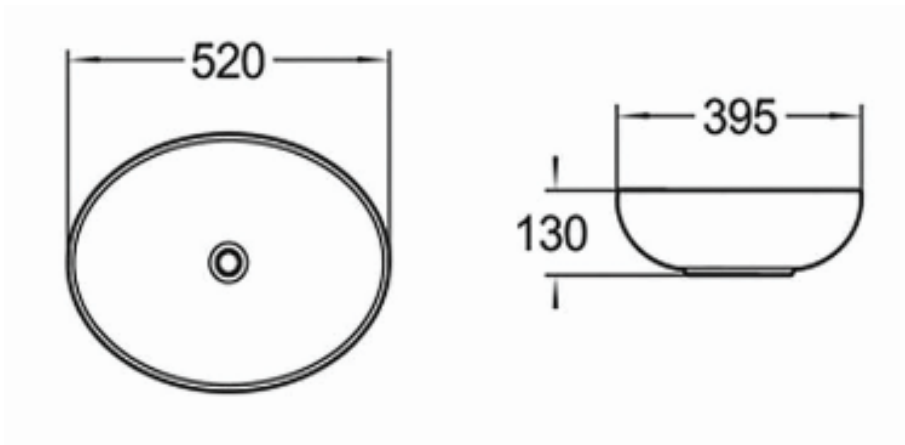

• **SPECIFICATIONS** •

- Size: 520*395*130mm
- Above counter basin
- Matte black
- Waste: 32mm non overflow

• **TECHNICAL DRAWING** •

For detailed information, please see our website www.dellarte.com.au

Legal disclaimer: The details provided by this file have an informational purpose, thus no contractual value. To obtain further information about the material and the installation, please contact one of our sales advisors. DELL'ARTE Pty Ltd. reserves the right to modify or delete any information regarding its products. Weights, measurements and colours may be subject to small variations.