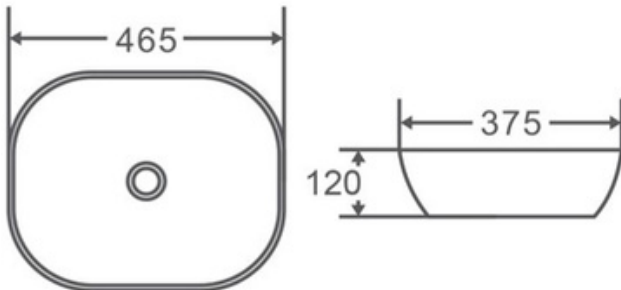

• **SPECIFICATIONS** •

- Size: 460\*375\*120mm
- Above counter basin
- Matte black marble
- Waste: 32mm non overflow

• **TECHNICAL DRAWING** •

For detailed information, please see our website [www.dellarte.com.au](http://www.dellarte.com.au)