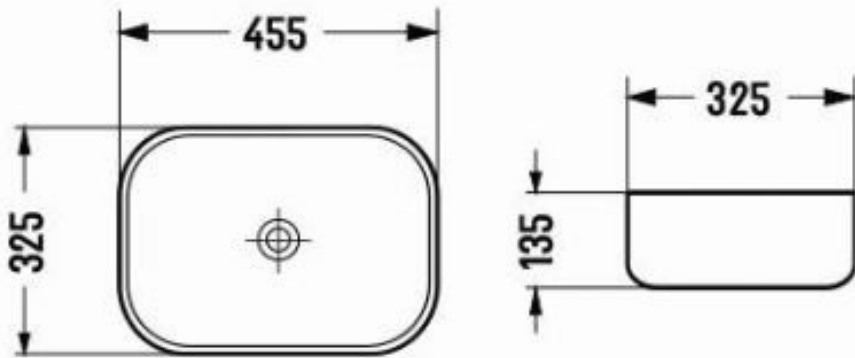

• SPECIFICATIONS •

- Size: 465*320*137mm
- Above counter basin
- Matte black marble
- Waste: 32mm non overflow

• TECHNICAL DRAWING •

For detailed information, please see our website www.dellarte.com.au

Legal disclaimer: The details provided by this file have an informational purpose, thus no contractual value. To obtain further information about the material and the installation, please contact one of our sales advisors. DELL'ARTE Pty Ltd. reserves the right to modify or delete any information regarding its products. Weights, measurements and colours may be subject to small variations.