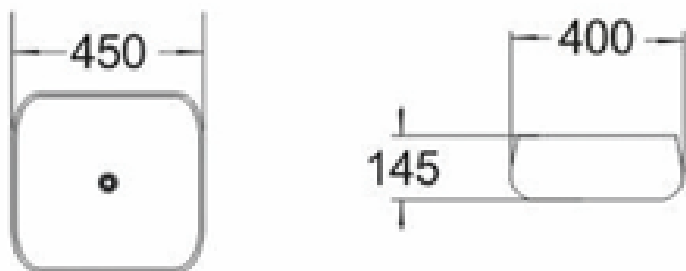

• **SPECIFICATIONS** •

- Size: 450*400*145mm
- Above counter basin
- Matte black
- Waste: 32mm non overflow

• **TECHNICAL DRAWING** •

For detailed information, please see our website www.dellarte.com.au

Legal disclaimer: The details provided by this file have an informational purpose, thus no contractual value. To obtain further information about the material and the installation, please contact one of our sales advisors. DELL'ARTE Pty Ltd. reserves the right to modify or delete any information regarding its products. Weights, measurements and colours may be subject to small variations.