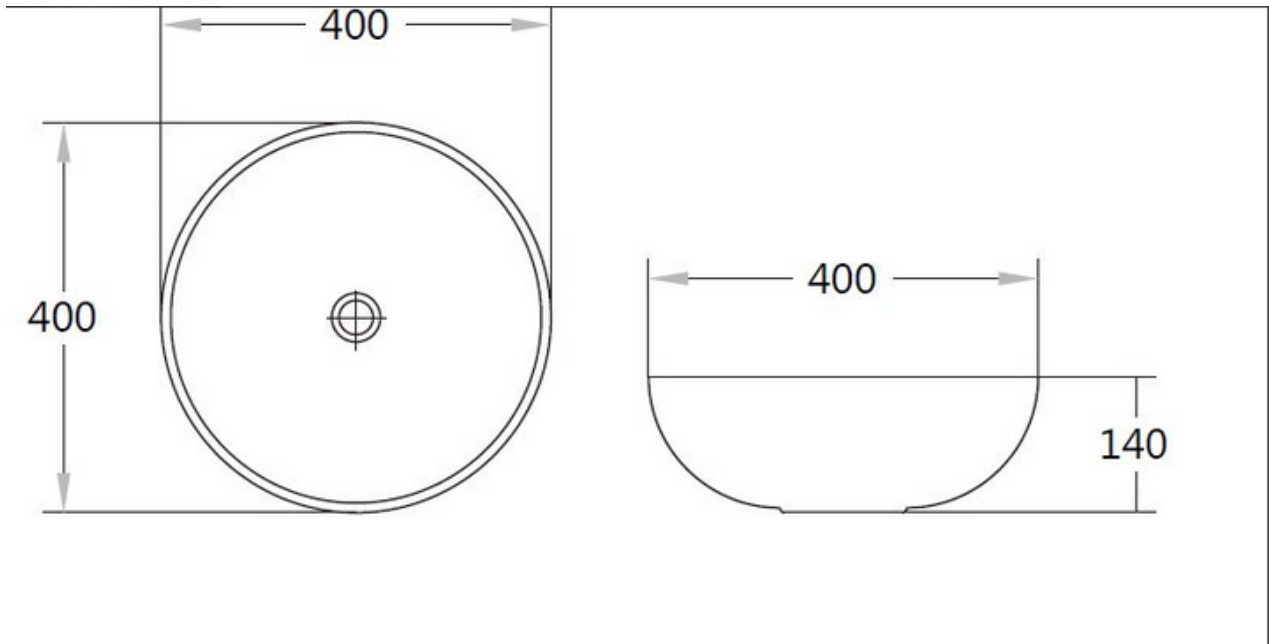

DA-PA4040MG

• TECHNICAL DRAWING •

For detailed information, please see our website [www.dellarte.com.au](http://www.dellarte.com.au)

Legal disclaimer: The details provided by this file have an informational purpose, thus no contractual value. To obtain further information about the material and the installation, please contact one of our sales advisors. DELL'ARTE Pty Ltd. reserves the right to modify or delete any information regarding its products. Weights, measurements and colours may be subject to small variations.