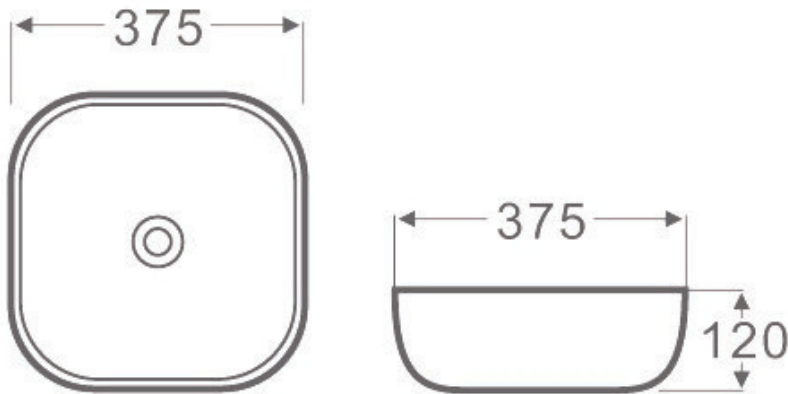

• SPECIFICATIONS •

- Size: 375\*375\*120mm
- Above counter basin
- Matte black
- Waste: 32mm non overflow

• TECHNICAL DRAWING •

For detailed information, please see our website [www.dellarte.com.au](http://www.dellarte.com.au)