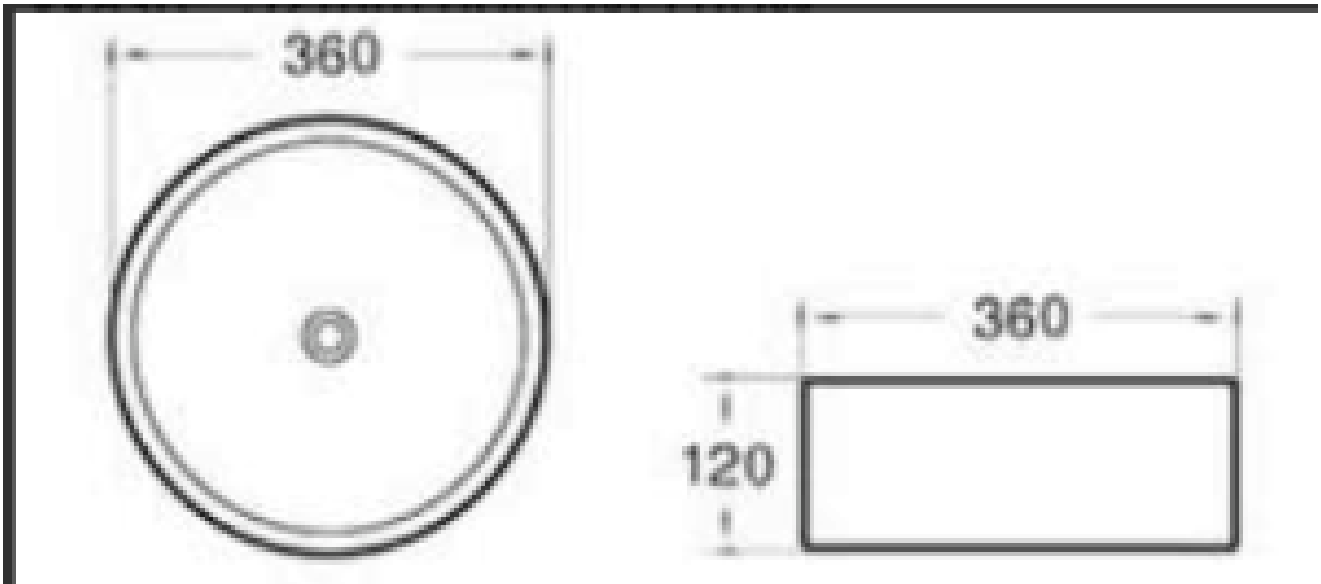

DA-PA3636WB

• TECHNICAL DRAWING •

For detailed information, please see our website [www.dellarte.com.au](http://www.dellarte.com.au)

Legal disclaimer: The details provided by this file have an informational purpose, thus no contractual value. To obtain further information about the material and the installation, please contact one of our sales advisors. DELL'ARTE Pty Ltd. reserves the right to modify or delete any information regarding its products. Weights, measurements and colours may be subject to small variations.