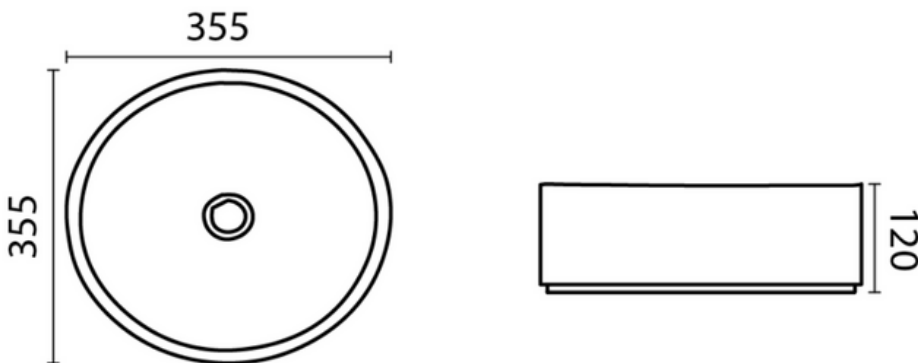

• SPECIFICATIONS •

- Size: 346*346*114mm
- Above counter basin
- Matte Green fine ceramic
- Waste: 32mm non overflow

• TECHNICAL DRAWING •

For detailed information, please see our website www.dellarte.com.au