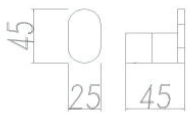

· TECHNICAL DRAWING ·

· SPECIFICATIONS ·

Stainless Steel Australian Standard Robe Towel Hook

Material: Durable 304 Stainless Steel

Wall Mounted

Advanced rust proofing

Saving space and easy cleaning

Easy to install

5 year warranty & 1 year labor warranty