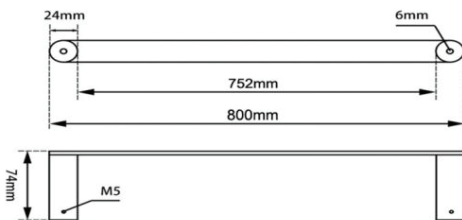

FAUCET

Round Black & Rose Gold 304 Stainless Steel Single Towel Rail 800mm

Cod. **DA-OXRG6501.8.TR**
Towel Rail, Black & Rose Gold

Cod. **DA-BU6501.8.TR**
Towel Rail, Nickel

Cod. **DA-GM6501.8.TR**
Towel Rail, Gun Metal Grey

Cod. **DA-OX6501.8.TR**
Towel Rail, Black

Cod. **DA-CH6501.8.TR**
Towel Rail, Chrome

· TECHNICAL DRAWING ·

· SPECIFICATIONS ·

Material: Durable 304 Stainless Steel

Length: 800mm

Wall Mounted

Advanced rust proofing, aesthetic and well-designed