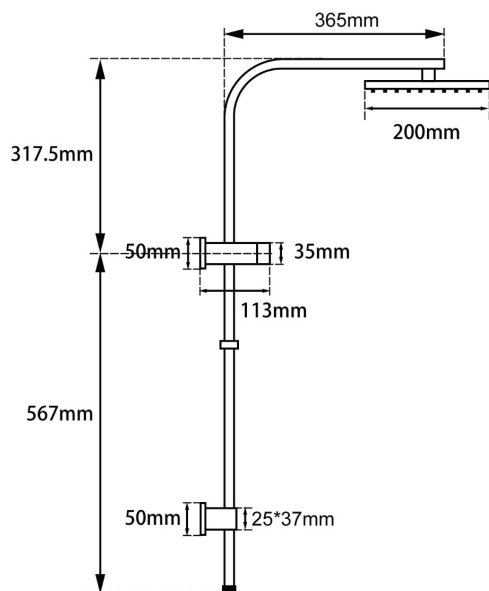

SHOWER

8" Square Black & Rose Gold Shower Station Top Water Inlet

Cod. **DA-OXRG2130.SH**

Shower Station, Black Rose Gold

· TECHNICAL DRAWING ·

· SPECIFICATIONS ·

- 200mm*200mm Slim Stainless Steel Shower Head with swivel ball joint
- Solid Brass Handheld Shower comes with 1.5m Stainless Steel Water Hose
- Solid Brass Shower Rail
- Rose Gold Water Inlet Connector & Hand Shower Holder
- Have mesh filter inside the shower head to block all debris in water
- Solid Brass Built-in Diverter
- G 1/2" Female End Top Water Inlet
- Australian Standard
- WELS Reg No:S15336
- WELS Star rating: 3 Star, 9L/M
- 15 Years Warranty