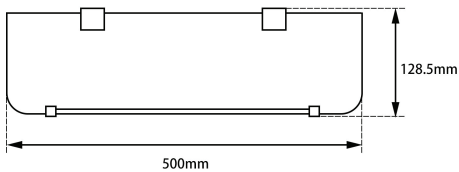

FAUCET

BLAZE Black Glass Shelf Holder 500mm

Cod. **DA-OX6314.TR**
Glass Shelf Holder, Black

Cod. **DA-CH6314.TR**
Glass Shelf Holder, Chrome

· TECHNICAL DRAWING ·

· SPECIFICATIONS ·

Bathroom Glass Storage Shelf 500mm Stainless Steel holder

Material: Durable 304 Stainless Steel

1 x Glass Shelf

Accessories included for easy installation

For detailed information, please see our website www.dellarte.us

Legal disclaimer: The details provided by this technical file have an informational purpose, thus no contractual value. To obtain further information about the materials and the installation, please contact one of our sales advisors. DELL'ARTE Pty Ltd. reserves the right to modify or delete any information regarding its products. Weights, measurements and colours may be subject to small variations.