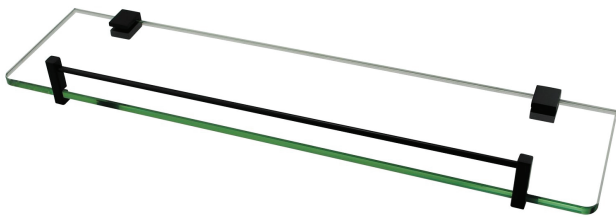

FAUCET

BLAZE Black Glass Shelf Holder 500mm

Cod. **DA-OX6314.TR**
Glass Shelf Holder, Black

Cod. **DA-CH6314.TR**
Glass Shelf Holder, Chrome

· TECHNICAL DRAWING ·

· SPECIFICATIONS ·

Bathroom Glass Storage Shelf 500mm Stainless Steel holder

Material: Durable 304 Stainless Steel

1 x Glass Shelf

Accessories included for easy installation

For detailed information, please see our website www.dellarte.us

Legal disclaimer: The details provided by this technical file have an informational purpose, thus no contractual value. To obtain further information about the materials and the installation, please contact one of our sales advisors. DELL'ARTE Pty Ltd. reserves the right to modify or delete any information regarding its products. Weights, measurements and colours may be subject to small variations.