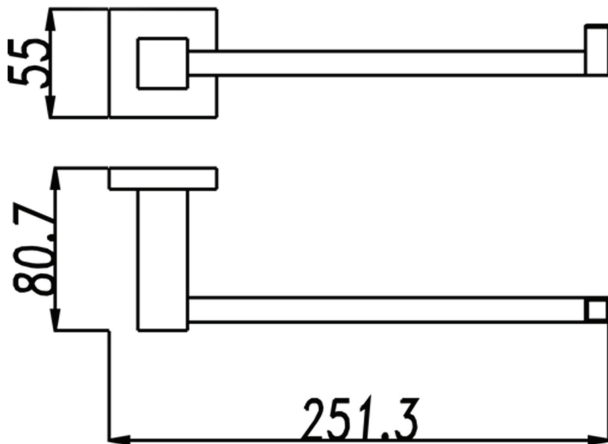

#### · SPECIFICATIONS ·

Internal installation

AU Standard

Material: Made of Durable 304 Stainless Steel

4 mounting holes to avoid the damage of the wall due to installation error

Dimensions: 25cmL x 8cmW x 5.5cmH